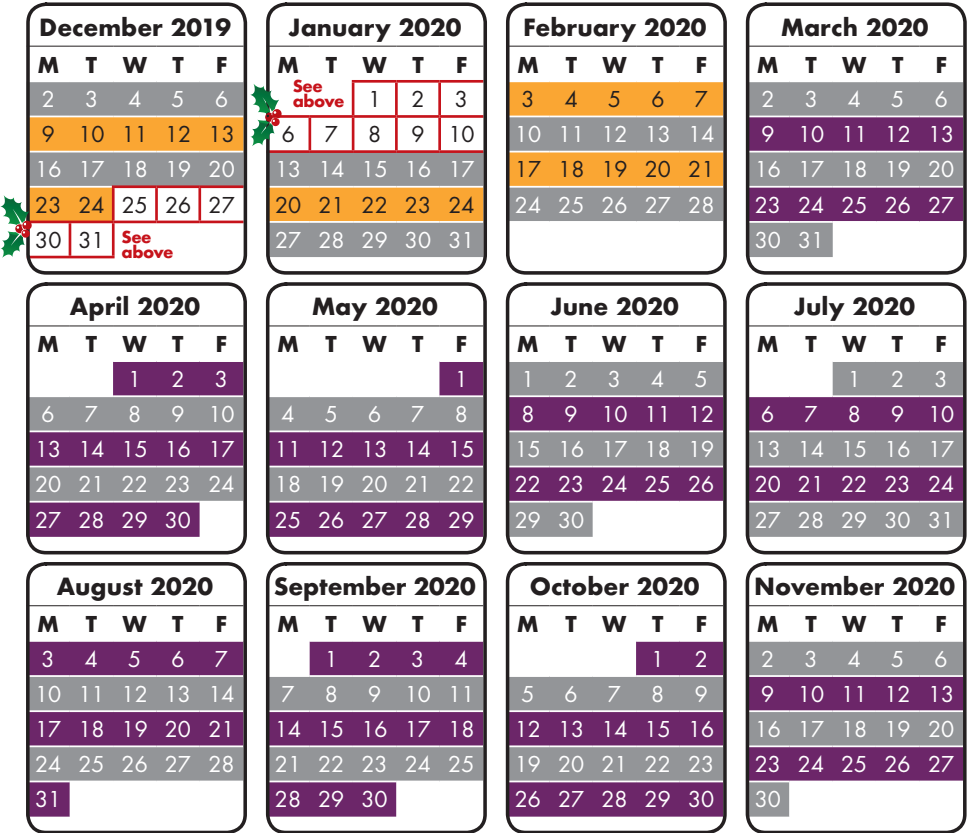

Collection calendar

Please ensure that your bins are out for collection by 6am on your collection day. Missed collections must be reported within 48 hours of your scheduled collection. Visit www.bedford.gov.uk/recycling to report a missed collection.

i Remember!
Garden waste collections are suspended from 1st December to 1st March.

December 2019 and January 2020 Date Changes

Recycling only	Rubbish only	Recycling only
23 Dec no change	30 Dec moves to 31 Dec	6 Jan moves to 7 Jan
24 Dec no change	31 Dec moves to 2 Jan	7 Jan moves to 8 Jan
25 Dec moves to 27 Dec	1 Jan moves to 3 Jan	8 Jan moves to 9 Jan
26 Dec moves to 28 Dec	2 Jan moves to 4 Jan	9 Jan moves to 10 Jan
27 Dec moves to 30 Dec	3 Jan moves to 6 Jan	10 Jan moves to 11 Jan

Key

Red Outline =
Date Change

Orange =
Recycling Only

Purple =
Recycling and Garden

Grey =
General Rubbish

Your black lidded rubbish bin will be emptied one week, and orange and green lidded bins in the following week.